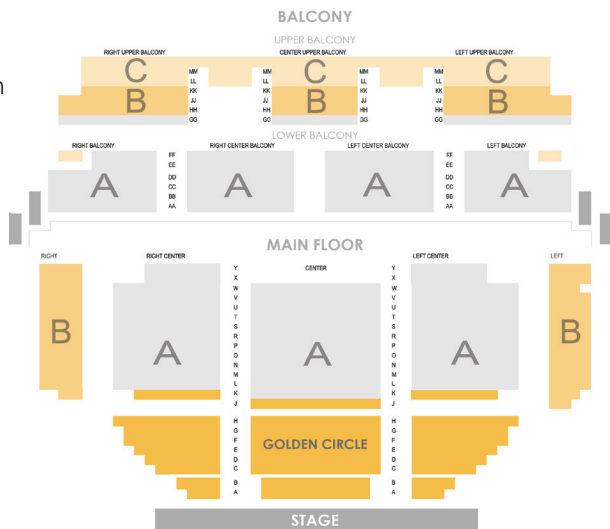

6. Add Lines 2, 3, 4, and 5 Subtotal \$ _____

7. Donation Your tax-deductible donation to the Annual Fund Drive \$ _____

8. Add Lines 6 and 7 Grand Total \$ _____

SEATING PREFERENCES

Please label your FIRST, SECOND, and THIRD choice of preferred sections on the seating map. Then below, add any further details about your section preference.