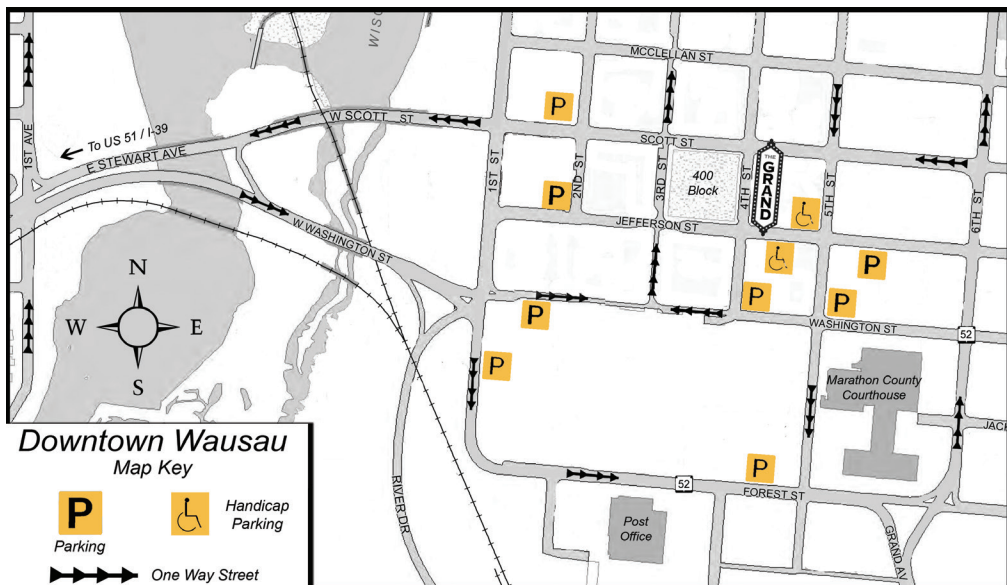

Parking (see boxes in diagram)

- Parking is available at lots in the 500 block of Jefferson Street, the 100 block of McClellan Street, Washington Street parking ramps, and Jefferson Street ramp.
- Parking is also available on various streets surrounding The Grand.
- Parking spaces in The Grand's parking lot are reserved for vehicles with **disabled-designated plates**.
- Handicapped parking is also available on the north side of Jefferson Street.
- Great Hall entrances on Jefferson Street, Fourth Street, and patio doors next to The Grand Theater parking lot are handicapped-accessible.